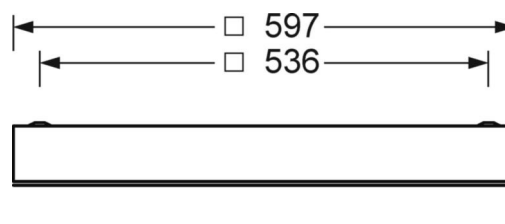

Reference	LED 7300lm 850
ηLB	100 %
Φ ↓/↑	100 % / 0 %
UGR lat./long.	13.8 / 17.8
VDU	65° < 1000cd/m²

MECHANICS

Housing colour	traffic white RAL 9016
Dimensions (LxWxH/DxH)	597mm x 597mm x 75mm
Ceiling system	cut-out ceilings [AD]
Weight (net)	11.7kg
Cable entry KE (X/Y)	279mm/17mm
Type of installation	Ceiling-mounted single installation, Ceiling-mounted trunking installation, Installation in clean room ceilings, Ceiling installation individual mounting

Dimensions

L	597 mm	Length
B	597 mm	Width
H	75 mm	Height
A1	536 mm	Mounting distance single mounting
X	279 mm	Distance cable infeed to the center of the luminaire on the X-axis
Y	17 mm	Distance cable infeed to the center of the luminaire on the Y-axis