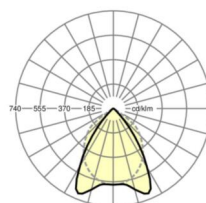

Reference	LED 7300lm 850
ηLB	100 %
Φ ↓/↑	100 % / 0 %
UGR lat./long.	13.8 / 17.8
VDU	65° < 1000cd/m²

MECHANICS

Housing colour	traffic white RAL 9016
Dimensions (LxWxH/DxH)	597mm x 597mm x 75mm
Ceiling system	cut-out ceilings [AD]
Weight (net)	11.7kg
Cable entry KE (X/Y)	279mm/17mm
Type of installation	Ceiling-mounted single installation, Ceiling-mounted trunking installation, Installation in clean room ceilings, Ceiling installation individual mounting

Dimensions

L	597 mm	Length
B	597 mm	Width
H	75 mm	Height
A1	536 mm	Mounting distance single mounting
X	279 mm	Distance cable infeed to the center of the luminaire on the X-axis
Y	17 mm	Distance cable infeed to the center of the luminaire on the Y-axis